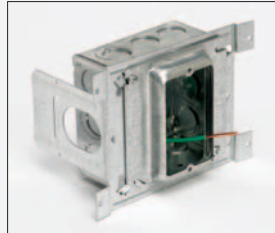

BB76-1104D