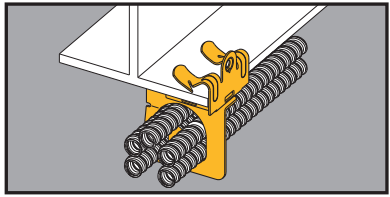

- Secures and supports MC/AC cables as required by the NEC.
- Effectively organizes cables and eliminates derating issues.
- BRC5-1 secures up to four (4) runs of .430 to .560 diameter cable.
- BRC5-2 secures up to nine (9) runs of .430 to .560 diameter cable.
- BRC5-3 secures up to seven (7) runs of .560 to .690 diameter cable.
- Load Capacity: 50 lbs.

## MC/AC Cable Carrier to Beam Fastener

UPC/Part Number	Catalog Number	Flange Thickness	Box Qty.
782051 44066	<b>BRC51-U24</b>	1/8" - 1/4"	25
782051 44069	<b>BRC51-U58</b>	5/16" - 1/2"	25
782051 44072	<b>BRC51-U912</b>	9/16" - 3/4"	25
782051 44067	<b>BRC52-U24</b>	1/8" - 1/4"	25
782051 44070	<b>BRC52-U58</b>	5/16" - 1/2"	25
782051 44073	<b>BRC52-U912</b>	9/16" - 3/4"	25
782051 44068	<b>BRC53-U24</b>	1/8" - 1/4"	25
782051 44071	<b>BRC53-U58</b>	5/16" - 1/2"	25
782051 44074	<b>BRC53-U912</b>	9/16" - 3/4"	25