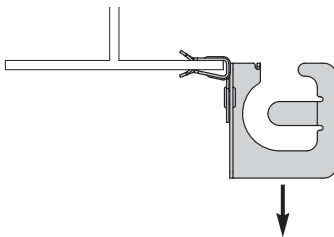

- Secures and supports MC/AC cables as required by the NEC.
- Effectively organizes cables and eliminates derating issues.
- BRC5-1 secures up to four (4) runs of .430 to .560 diameter cable.
- BRC5-2 secures up to nine (9) runs of .430 to .560 diameter cable.
- BRC5-3 secures up to seven (7) runs of .560 to .690 diameter cable.
- Load Capacity: 50 lbs.

MC/AC Cable Carrier to Beam Fastener

BRC5-2-E24

UPC/Part Number	Catalog Number	Flange Thickness	Box Qty.
782051 44093	BRC51-E12	3/32" - 9/64"	25
782051 44096	BRC51-E24	1/8" - 1/4"	25
782051 44099	BRC51-E58	5/16" - 1/2"	25
782051 44102	BRC51-E912	9/16" - 3/4"	25
782051 44094	BRC52-E12	3/32" - 9/64"	25
782051 44097	BRC52-E24	1/8" - 1/4"	25
782051 44100	BRC52-E58	5/16" - 1/2"	25
782051 44103	BRC52-E912	9/16" - 3/4"	25
782051 44095	BRC53-E12	3/32" - 9/64"	25
782051 44098	BRC53-E24	1/8" - 1/4"	25
782051 44101	BRC53-E58	5/16" - 1/2"	25
782051 44104	BRC53-E912	9/16" - 3/4"	25

Beams

Static Load Capacity

50 Lbs.

Read safety/installation instruction sheets in packages before use.