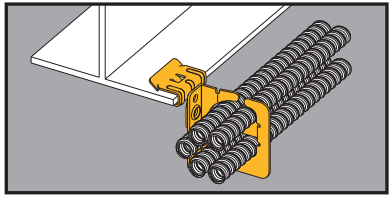

- Secures and supports MC/AC cables as required by the NEC.
- Effectively organizes cables and eliminates derating issues.
- BRC5-1 secures up to four (4) runs of .430 to .560 diameter cable.
- BRC5-2 secures up to nine (9) runs of .430 to .560 diameter cable.
- BRC5-3 secures up to seven (7) runs of .560 to .690 diameter cable.
- Load Capacity: 50 lbs.

MC/AC Cable Carrier to Beam Fastener

BRC5-2-E24

UPC/Part Number	Catalog Number	Flange Thickness	Box Qty.
782051 44093	BRC51-E12	3/32" - 9/64"	25
782051 44096	BRC51-E24	1/8" - 1/4"	25
782051 44099	BRC51-E58	5/16" - 1/2"	25
782051 44102	BRC51-E912	9/16" - 3/4"	25
782051 44094	BRC52-E12	3/32" - 9/64"	25
782051 44097	BRC52-E24	1/8" - 1/4"	25
782051 44100	BRC52-E58	5/16" - 1/2"	25
782051 44103	BRC52-E912	9/16" - 3/4"	25
782051 44095	BRC53-E12	3/32" - 9/64"	25
782051 44098	BRC53-E24	1/8" - 1/4"	25
782051 44101	BRC53-E58	5/16" - 1/2"	25
782051 44104	BRC53-E912	9/16" - 3/4"	25

Beams

Static Load Capacity

50 Lbs.

Read safety/installation instruction sheets in packages before use.